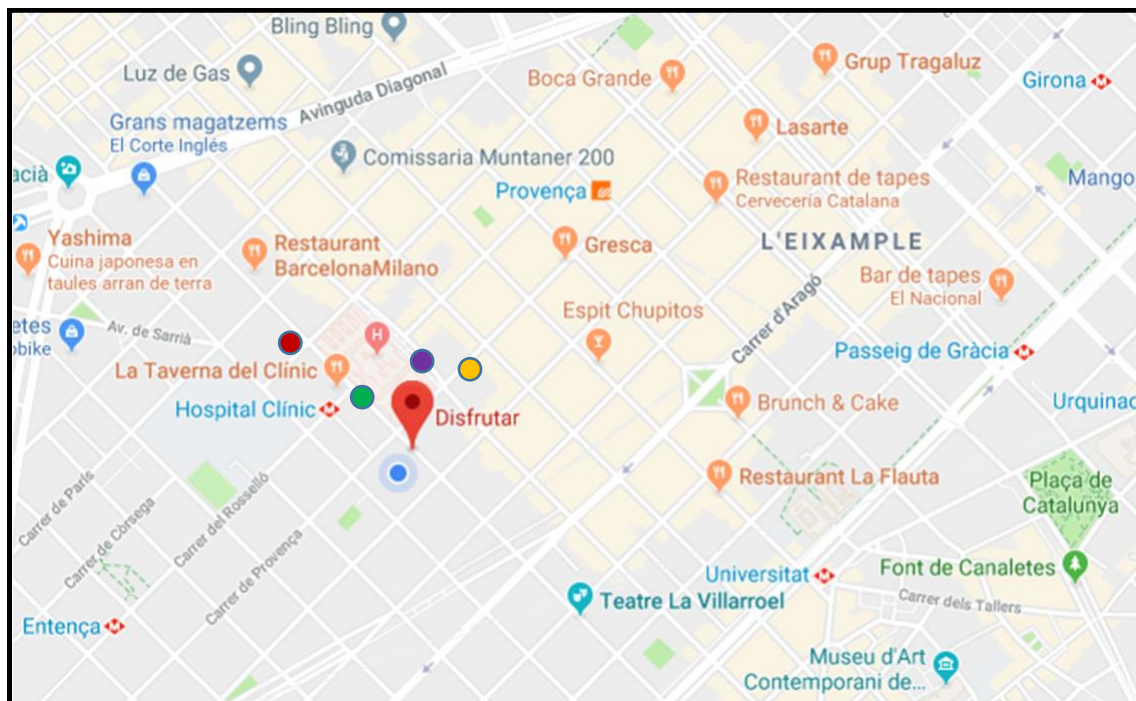

OPEN 24 HOURS A DAY

PARKING CLINIC (●)

OPENING HOURS	24 HOURS from MONDAY to FRIDAY
ADDRESS	Villarroel St, 177
CONTACT	+34 94 546 280
PRICE PER HOUR	€ 4,50 / hour
FULL DAY	€ 24,95 *starting at 5 hours, there is no price increase anymore

PARKING SABA BAMSÀ HOSPITAL CLINIC (●)

OPENING HOURS	24 HOURS from MONDAY to FRIDAY
ADDRESS	Duran i Reynals sq (between Casanova St and Provença St) Behind H. Clínic
CONTACT	+34 902 283 080
PRICE PER HOUR	€ 3,50 / hour
SABA NIGHT PRICE*	€ 6 / 3 hours – € 9 / 5 hours *from 20:00 h
OTHERS	It has VIA T at the entrance and exit

PARKING NINOT (●)

OPENING HOURS	24 HOURS from MONDAY to FRIDAY
ADDRESS	Provença St, 192
CONTACT	+34 934 543 415 / info@parkingninot.com
PRICE PER HOUR	€ 3,45 / hour (first 30 min. € 0,06 / after 30 min. € 0,055)
SPECIAL PRICES 12 h / 24 h	€ 20 / 12 hours – € 26 / 24 hours