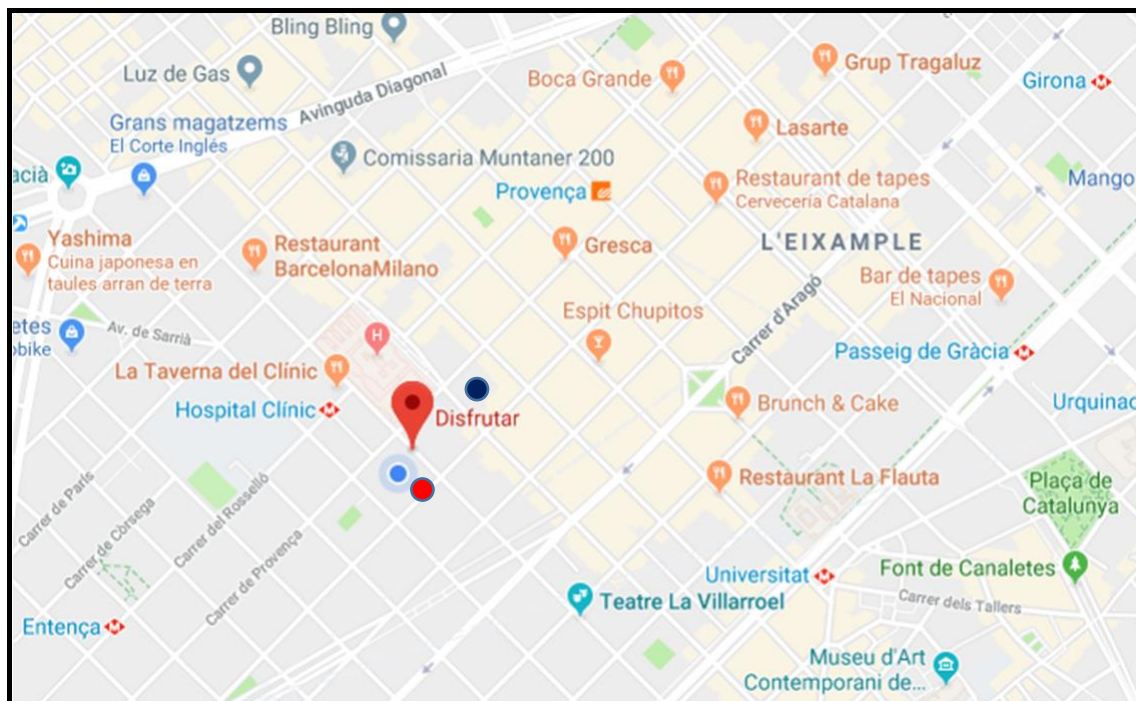

OPEN IN DAYLIGHT HOURS

PARKING GISMAT (●)

OPENING HOURS	From MONDAY to THURSDAY (06:30 h – 23:00 h) FRIDAY (06:30 h – 01:00 h) SATURDAY (09:00 h – 01:00 h) SUNDAY (12:00 h – 18:00 h)
ADDRESS	Mallorca St, 129
CONTACT	+34 934 535 777 / parkinggismat@hotmail.com
PRICE PER HOUR	€ 3,72 / hour (€ 0,062 / minute)

PARKING KONG (NINOT MARKET AND MERCADONA) (●)

OPENING HOURS	from MONDAY to FRIDAY (08:00 h – 22:00 h)
ADDRESS	Casanova St (entre Mallorca St and Provença St)
CONTACT	+34 933 234 909
PRICE PER HOUR	€ 3 / hour (€ 0,5 / minute)
DISCOUNTS	For every € 9 purchase (1 hour for free) and for every € 18 (2 hours for free)